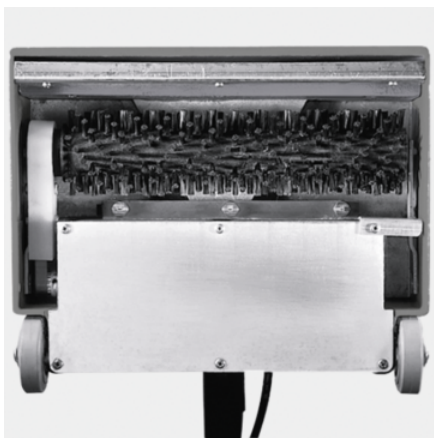

PW 30/1 FOR PUZZI 30/4

Increases the area performance of our spray extraction cleaner Puzzi 30/4 by up to 35 percent and also improves the cleaning result: power washing head PW 30/1 with rotating roller brush.

Order no. 1.913-103.0

- Motor-driven brush
- Power brush for Puzzi 30/4 and Puzzi 30/4 E

Technical data

EAN code		4039784727427
Max. Area Performance	m²/h	70 - 110
Power rating brush	W	60
Current type	V / Hz	220 - 240 / 50 - 60
Weight without accessories	kg	5.9
Dimensions (L × W × H)	mm	350 × 260 × 835

Rotating brushes

- For intensifying the cleaning process and aligning the carpet fibres.

Improved cleaning performance

- Increase of area performance by up to 35 percent.

Transparent viewing window

- Inspection window at washing head for continuous monitoring of return suction.